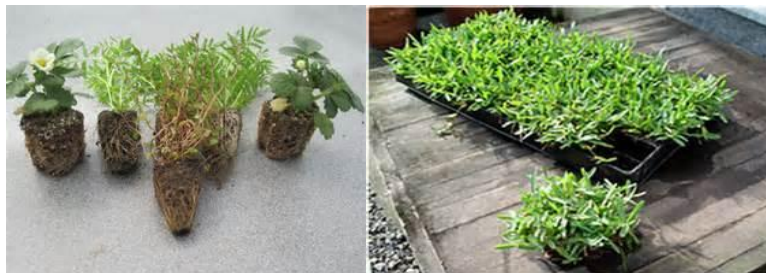

Community Composting

Unit House - Speke Boulevard- Liverpool L24 9HZ

TEL: 0151 4481532 FAX: 0151 4481552

E-MAIL: rotters@rotters.eclipse.co.uk

Box 3 Large vegetable garden for experts ➤ Rocket x 20 ➤ Mixture of lettuces x 35 ➤ Mix of runner green beans x 10 ➤ Beetroot x 10 ➤ Cauliflower x10 ➤ Cabbage selection x 10 ➤ Courgettes x 4 ➤ Carrots x35 ➤ Mixed Tomato plants x 4 ➤ Peas x 10 ➤ Spring onions x 20 ➤ 1 pack radish seeds ➤ 2 Free bag of Rotters compost Price: £50 free delivery *	Box 4 Flower garden ➤ Mixture Marigolds x 6 ➤ Mixture Petunias x6 ➤ Mixture Pansies x6 Price: £10+ free delivery)*